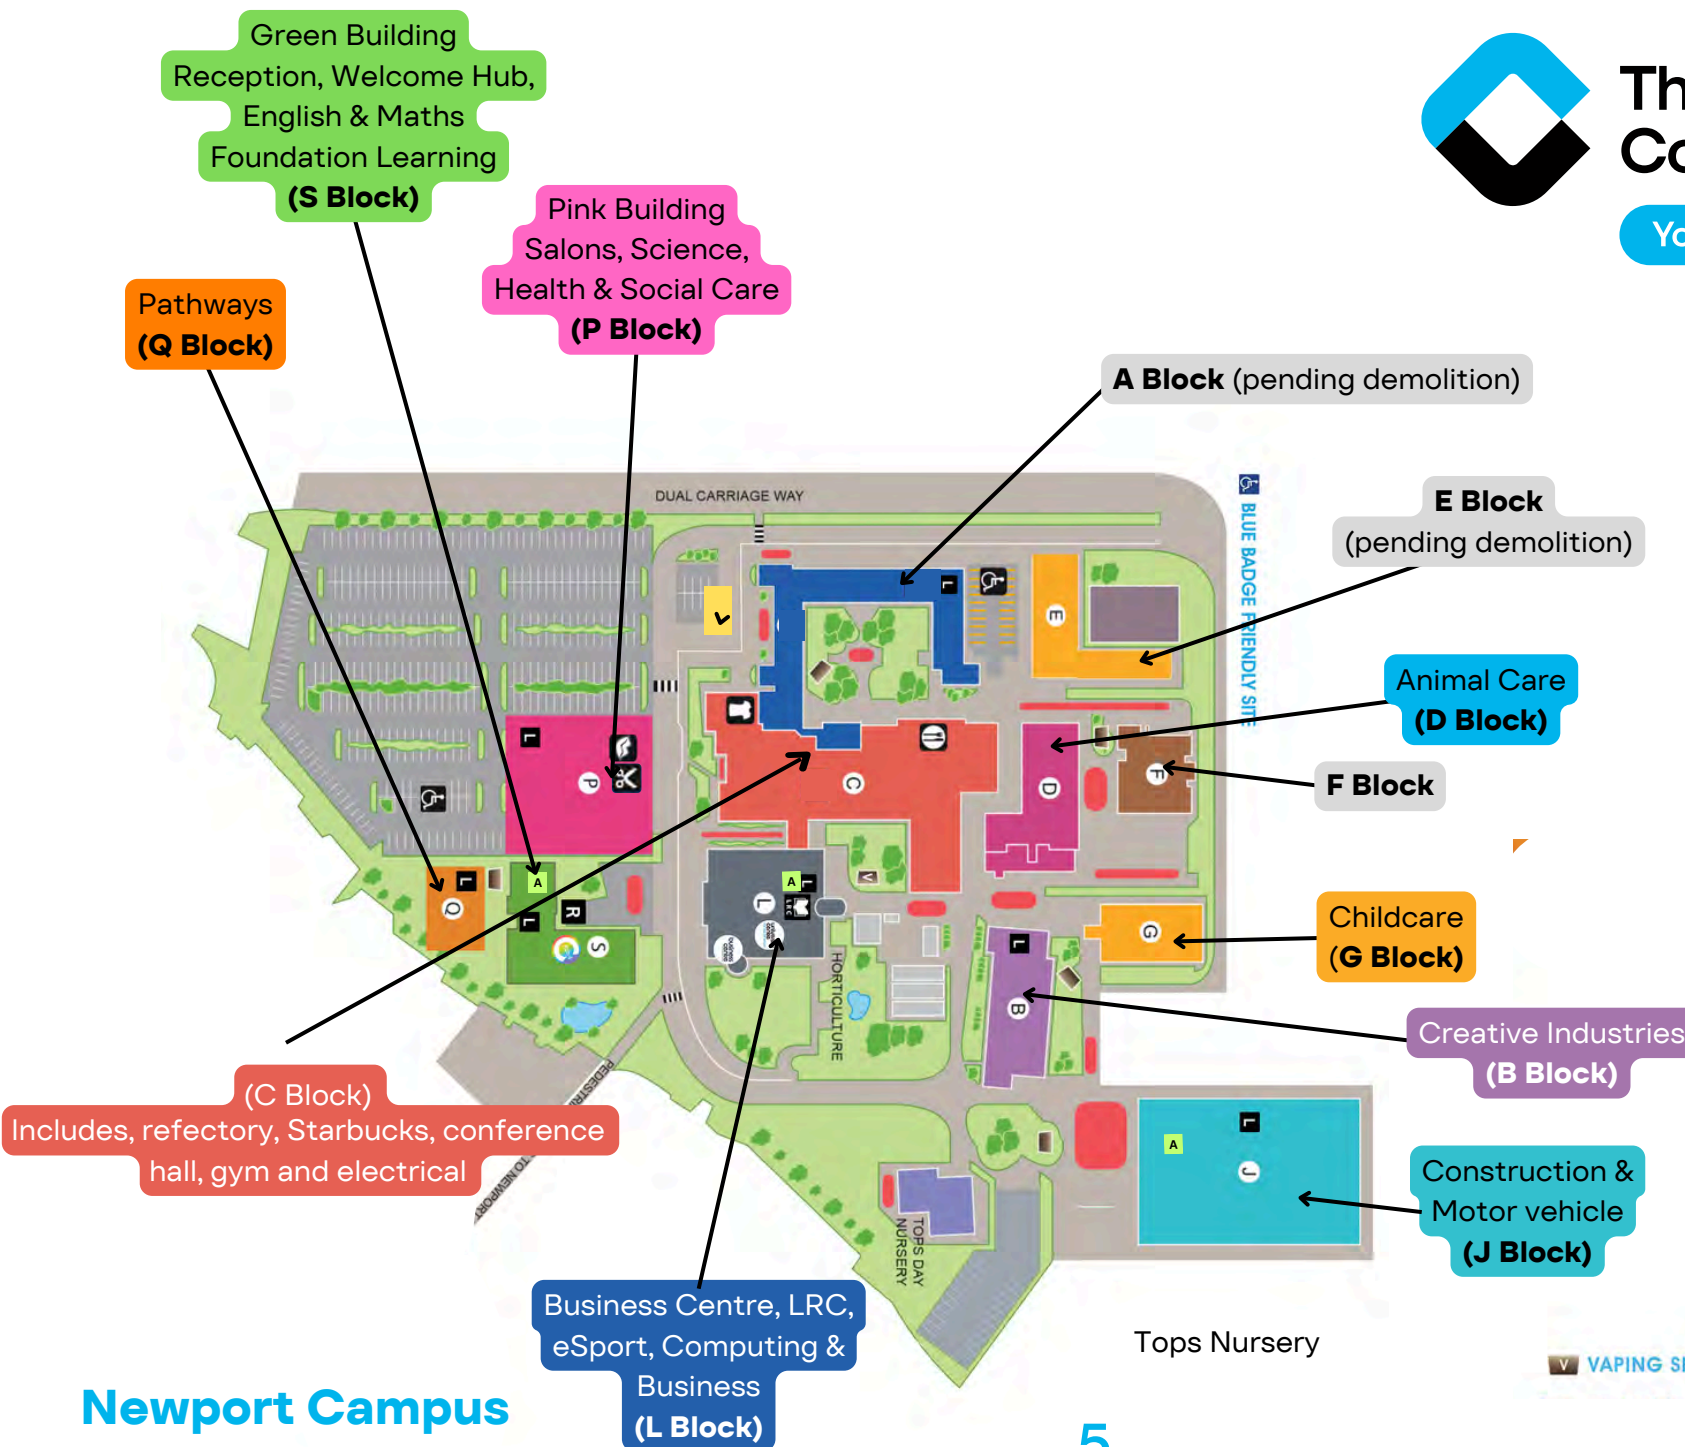

The Isle of Wight College

Your Future Starts Here

- R** RECEPTION (WELCOME HUB)
- A** COURSE INFO & ADMISSIONS
- LRC** LRC
- UNIVERSITY CENTRE IOW** UNIVERSITY CENTRE IOW
- BUSINESS CENTRE** BUSINESS CENTRE
- STUDENT HUB** STUDENT HUB
- L** LIFT
- DISABLED PARKING** DISABLED PARKING
- HAIR SALON** HAIR SALON
- BEAUTY SALON** BEAUTY SALON
- RESTAURANT** RESTAURANT
- PUBLIC PAY PHONE** PUBLIC PAY PHONE
- GYM** GYM
- FIRE ASSEMBLY POINTS** FIRE ASSEMBLY POINTS
- V** VAPING SHELTERS
- SMOKING SHELTERS** SMOKING SHELTERS

Newport Campus